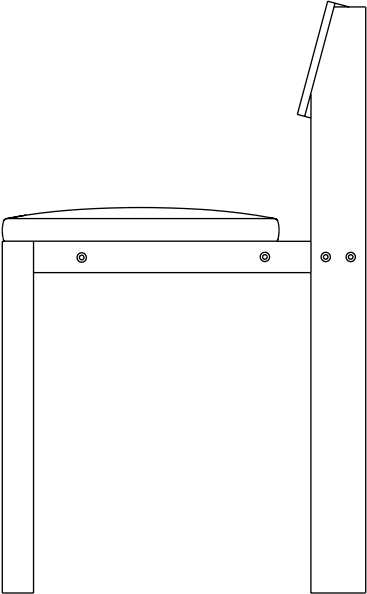

**322A**

# Everyday Chair

**Everyday Chair  
322A**

**Top View**

**Front View**

**Size** 46.5 x 49.5 x 75 (h) cm  
**Material** Wood, Leather upholstery  
**Year** 2025

**322A**

**info(at)322a.site**  
**322a.site**